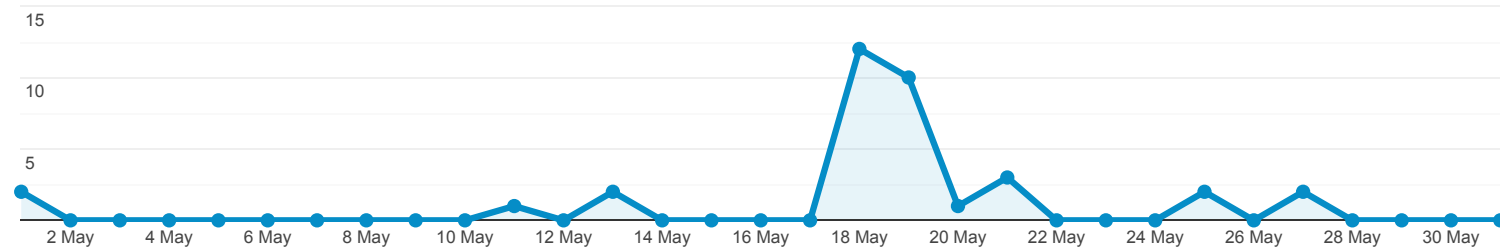

CX Sandwell: Search Queries

All Users
2.00% Page Views

1 May 2021 - 31 May 2021

Report Tab

● Page Views

Page	Page Views	Unique Page Views
	35 % of Total: 2.00% (1,752)	22 % of Total: 1.86% (1,184)
1. /?s=	15 (42.86%)	6 (27.27%)
2. /page/2/?s=	4 (11.43%)	2 (9.09%)
3. /page/3/?s=	4 (11.43%)	2 (9.09%)
4. /?s=Under16	3 (8.57%)	3 (13.64%)
5. /page/4/?s=	2 (5.71%)	2 (9.09%)
6. /?s=14-16	1 (2.86%)	1 (4.55%)
7. /?s=interviews	1 (2.86%)	1 (4.55%)
8. /?s=Kukki	1 (2.86%)	1 (4.55%)
9. /?s=personal+statement	1 (2.86%)	1 (4.55%)
10. /?s=prospects	1 (2.86%)	1 (4.55%)